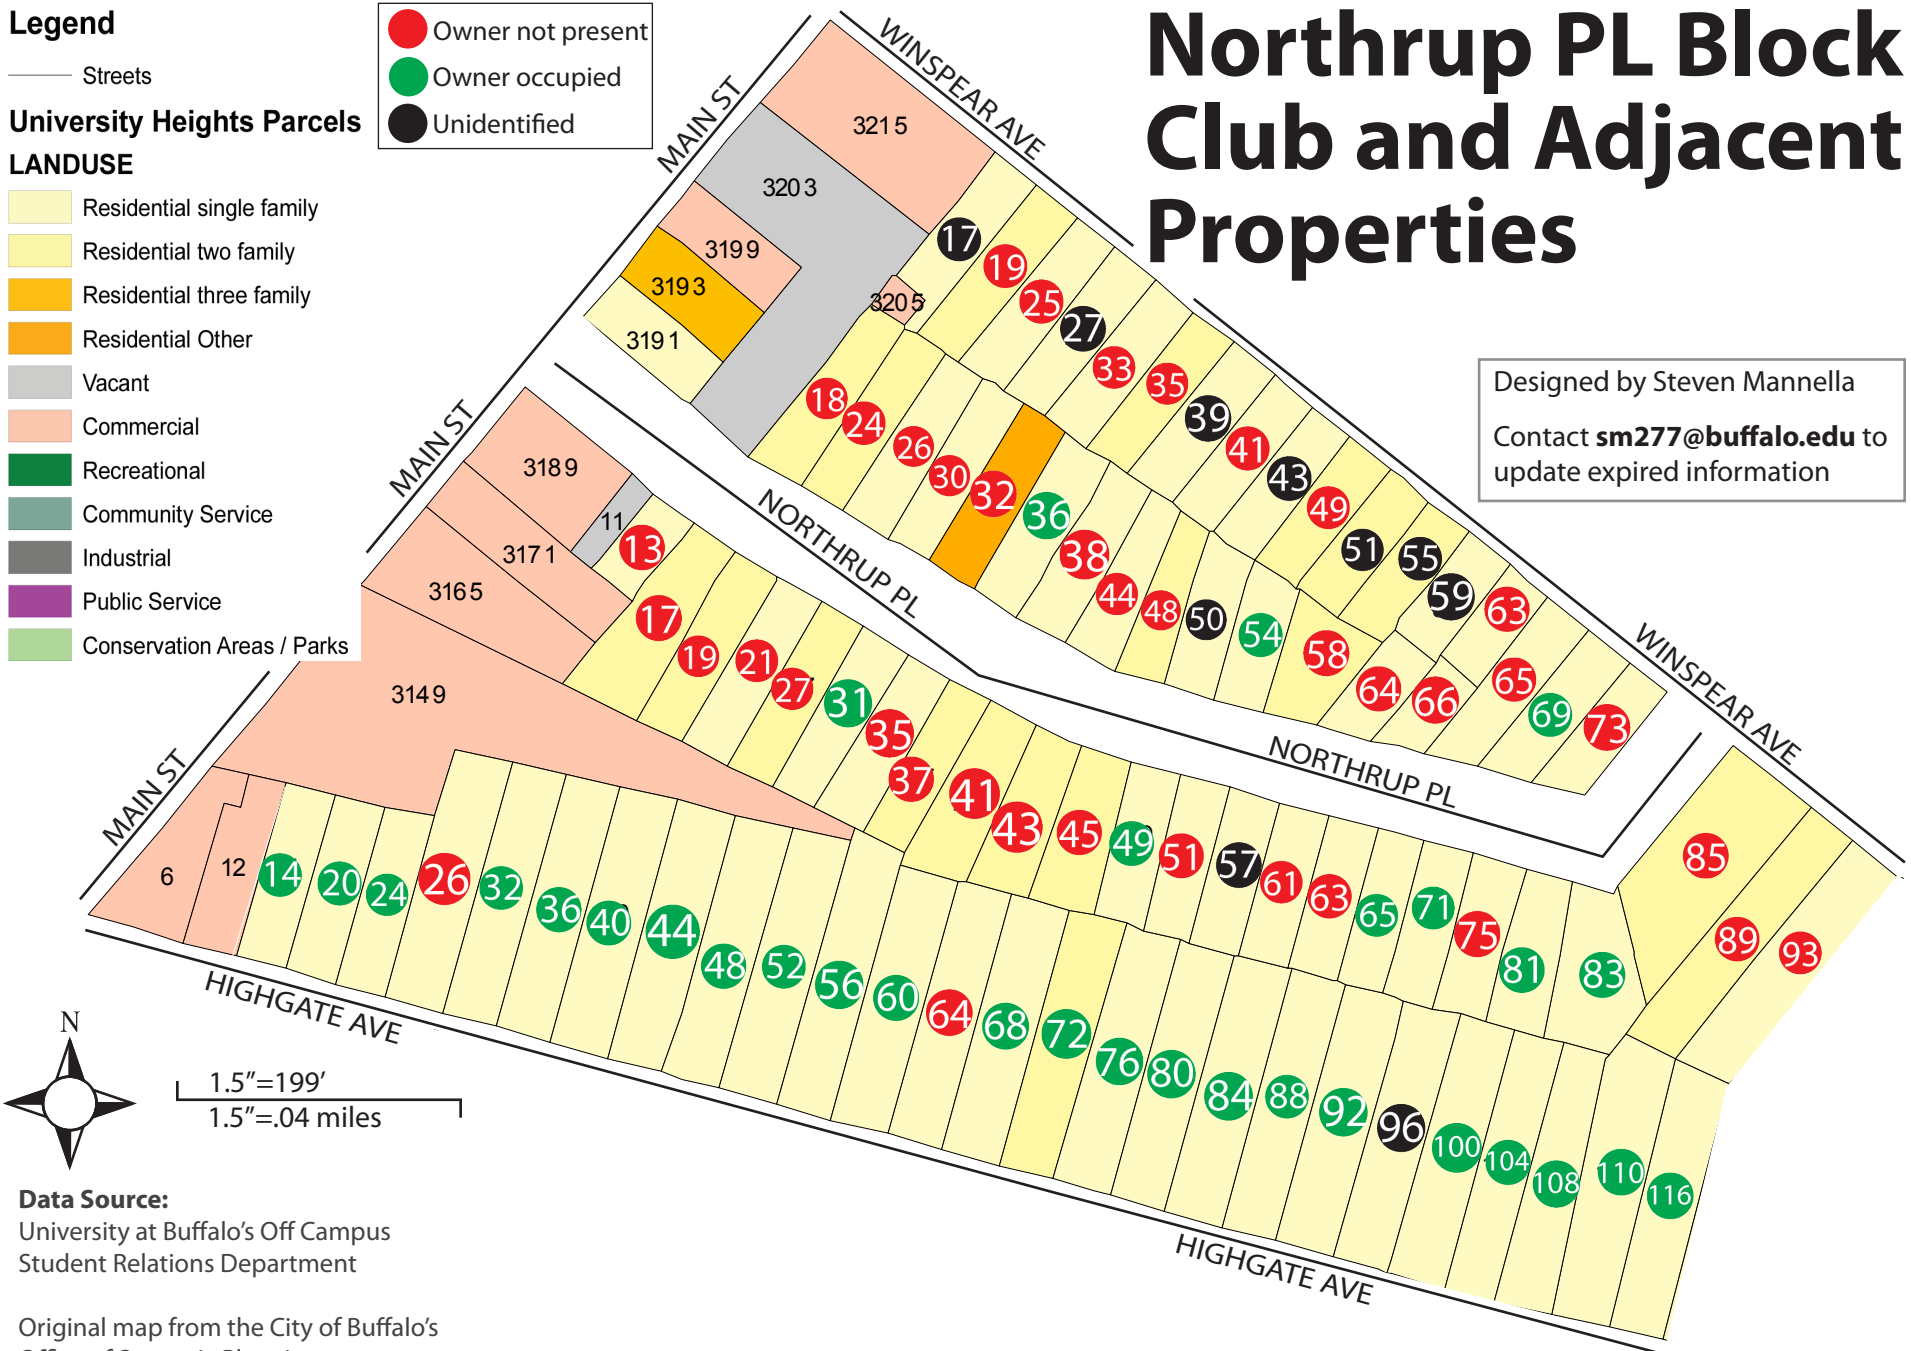

Legend

— Streets

University Heights Parcels

LANDUSE

- Residential single family
- Residential two family
- Residential three family
- Residential Other
- Vacant
- Commercial
- Recreational
- Community Service
- Industrial
- Public Service
- Conservation Areas / Parks

- Owner not present
- Owner occupied
- Unidentified

Northrup PL Block Club and Adjacent Properties

Designed by Steven Mannella
 Contact sm277@buffalo.edu to update expired information

Data Source:
 University at Buffalo's Off Campus Student Relations Department

Original map from the City of Buffalo's Office of Strategic Planning

In collaboration with **University Heights Collaborative**